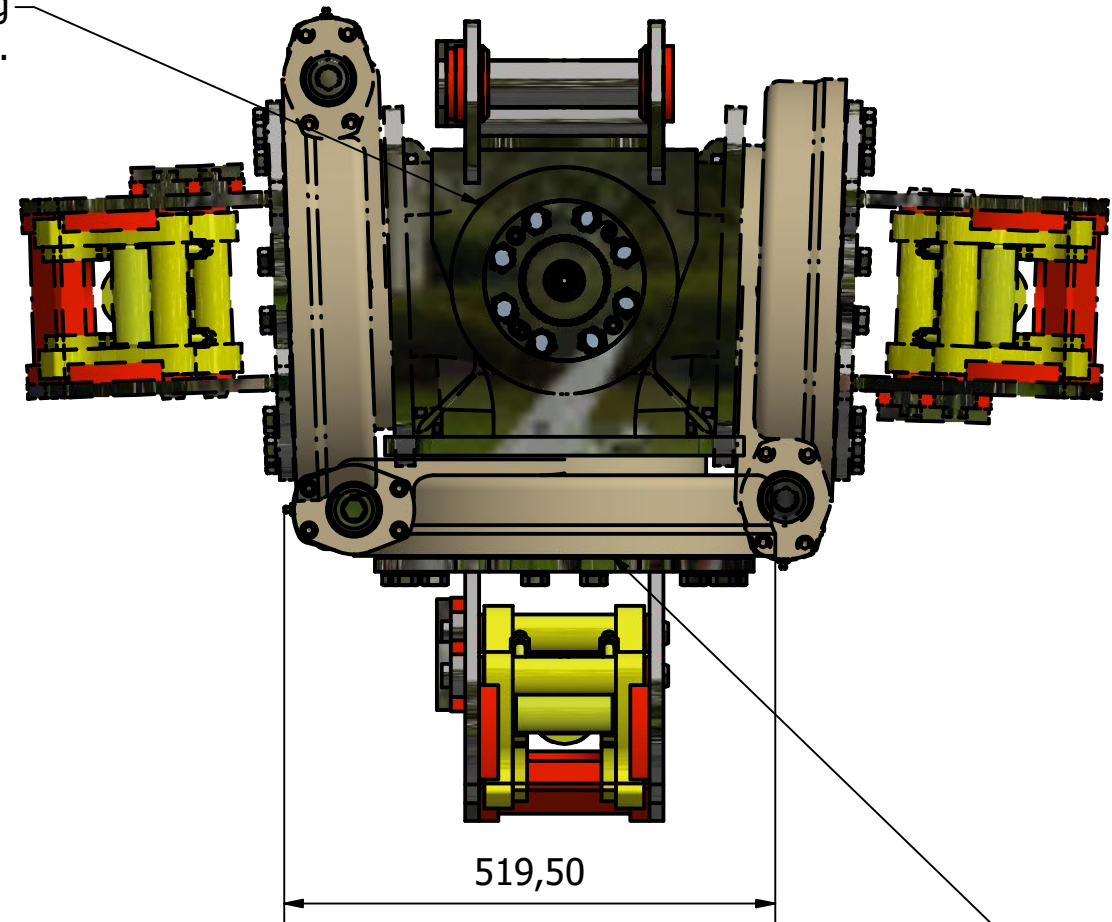

Rotary actuator giving 90 degree each way.

360 degree rotation

Approximate weight 248 kg

| | | | | | |
|----------------------------|------------|-------------|---------------------------|--------------------|----------------|
| Designed by sean.greene | Checked by | Approved by | Date | Date 04/06/2019 | |
| | | | MH08 Roto-wrist 2019 spec | | Edition |
| | | | | | Sheet 1 / 1 |