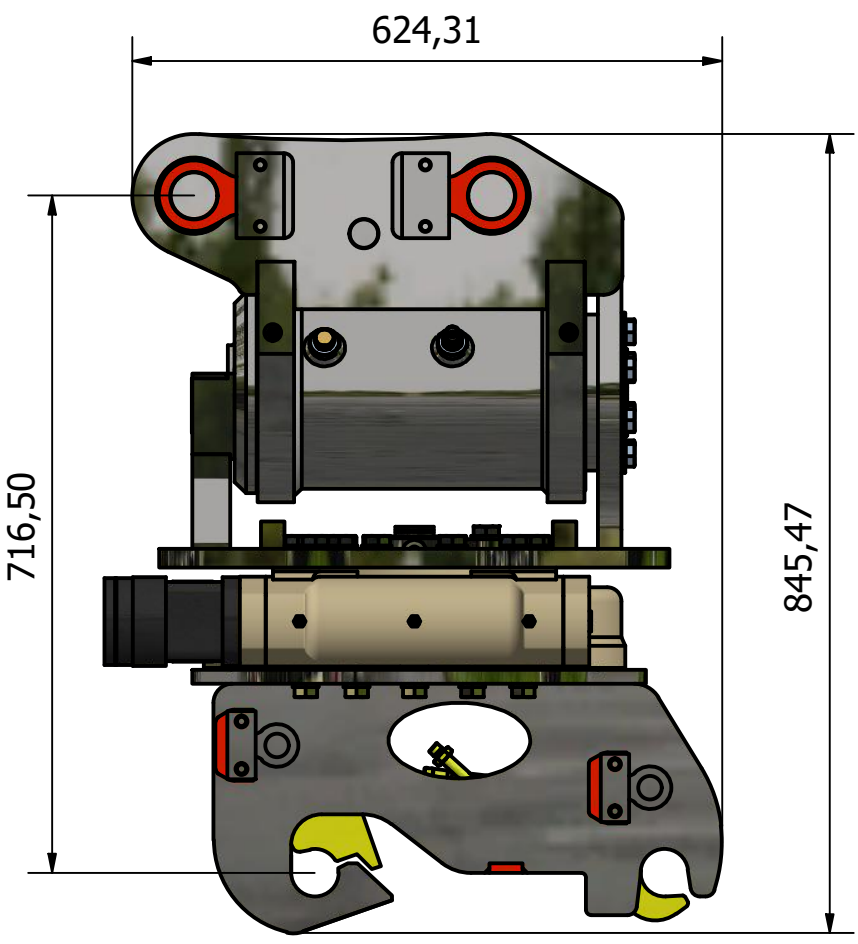

Rotary actuator giving 90 degree each way.

360 degree rotation

Approximate weight 248 kg

| | | | | | |
|----------------------------|------------|-------------|---------------------------|--------------------|----------------|
| Designed by sean.greene | Checked by | Approved by | Date | Date 04/06/2019 | |
| | | | MH08 Roto-wrist 2019 spec | | Edition |
| | | | | | Sheet 1 / 1 |