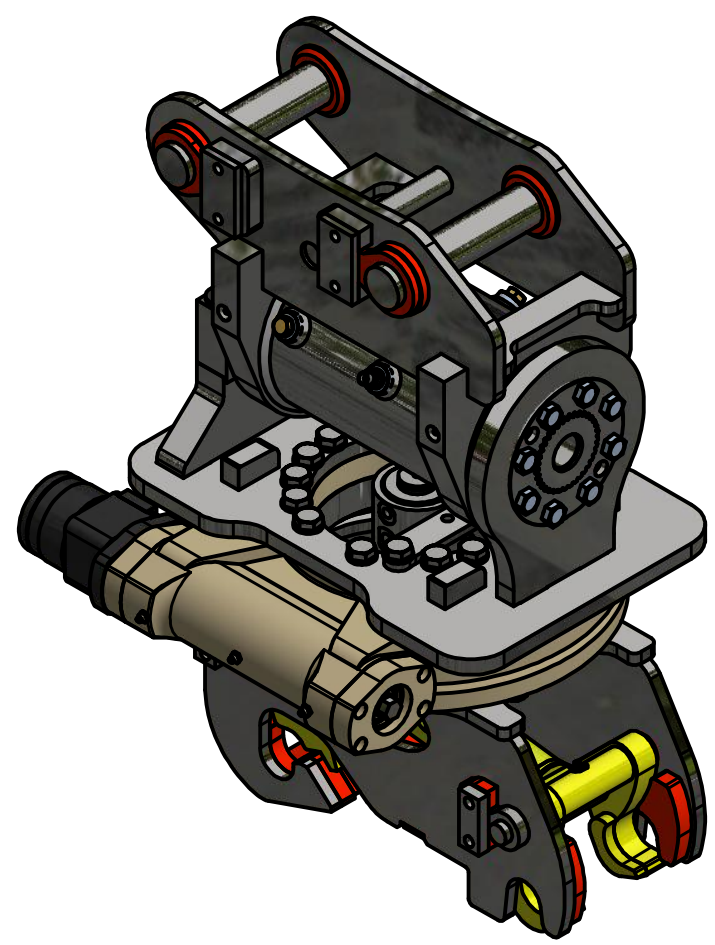

Rotary actuator giving 90 degree each way.

360 degree rotation

Approximate weight 248 kg

| | | | | | |
|----------------------------|------------|-------------|---------------------------|--------------------|----------------|
| Designed by sean.greene | Checked by | Approved by | Date | Date 04/06/2019 | |
| | | | MH08 Roto-wrist 2019 spec | | Edition |
| | | | | | Sheet 1 / 1 |